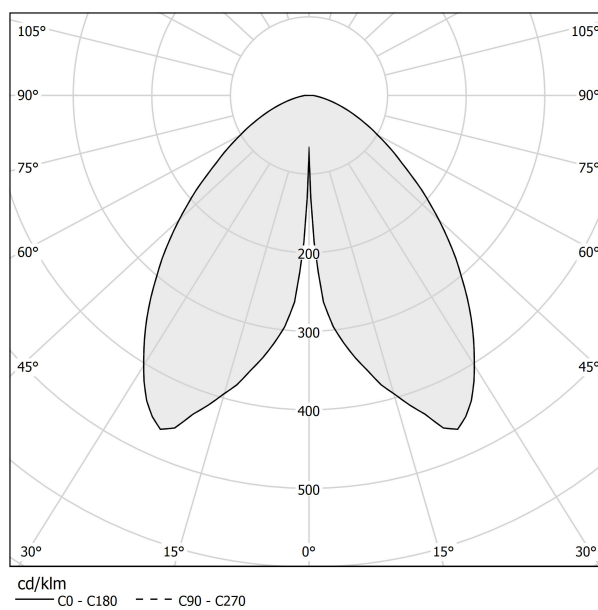

### Data sheet

CODE	PE07817.011.0514
SYSTEM POWER CONSUMPTION	2W
EFFICACY	67lm/W
LIGHT SOURCE	LED
LIGHT SOURCE LIFETIME	L80 (B10) 70.000h
COLOUR TEMPERATURE	2700K Ra>90
LIGHT DISTRIBUTION	diffused
POWER SUPPLY	5V DC
ELECTRICAL CONFIGURATION	battery
NOMINAL LUMINOUS FLUX	273lm
LUMEN OUTPUT	134lm
EFFICIENCY	49.1%
WEIGHT	0,91 Kg
PROTECTION DEGREE	IP65
COLOUR TOLLERANCES	SDCM 3
PACKING DIMENSIONS (CM)	14,0 x 63,0 x 12,5

### Technical drawing

### Polar diagram