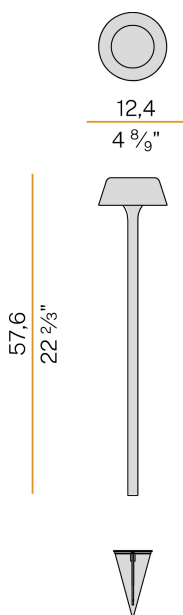

## Firefly In The Sky

5V DC battery  
PE07817.011.0514

 bronze

DIRECT  
LIGHT

### Data sheet

CODE	PE07817.011.0514
SYSTEM POWER CONSUMPTION	2W
EFFICACY	67lm/W
LIGHT SOURCE	LED
LIGHT SOURCE LIFETIME	L80 (B10) 70.000h
COLOUR TEMPERATURE	2700K Ra>90
LIGHT DISTRIBUTION	diffused
POWER SUPPLY	5V DC
ELECTRICAL CONFIGURATION	battery
NOMINAL LUMINOUS FLUX	273lm
LUMEN OUTPUT	134lm
EFFICIENCY	49.1%
WEIGHT	0,91 Kg
PROTECTION DEGREE	IP65
COLOUR TOLLERANCES	SDCM 3
PACKING DIMENSIONS (CM)	14,0 x 63,0 x 12,5

### Technical drawing

### Polar diagram